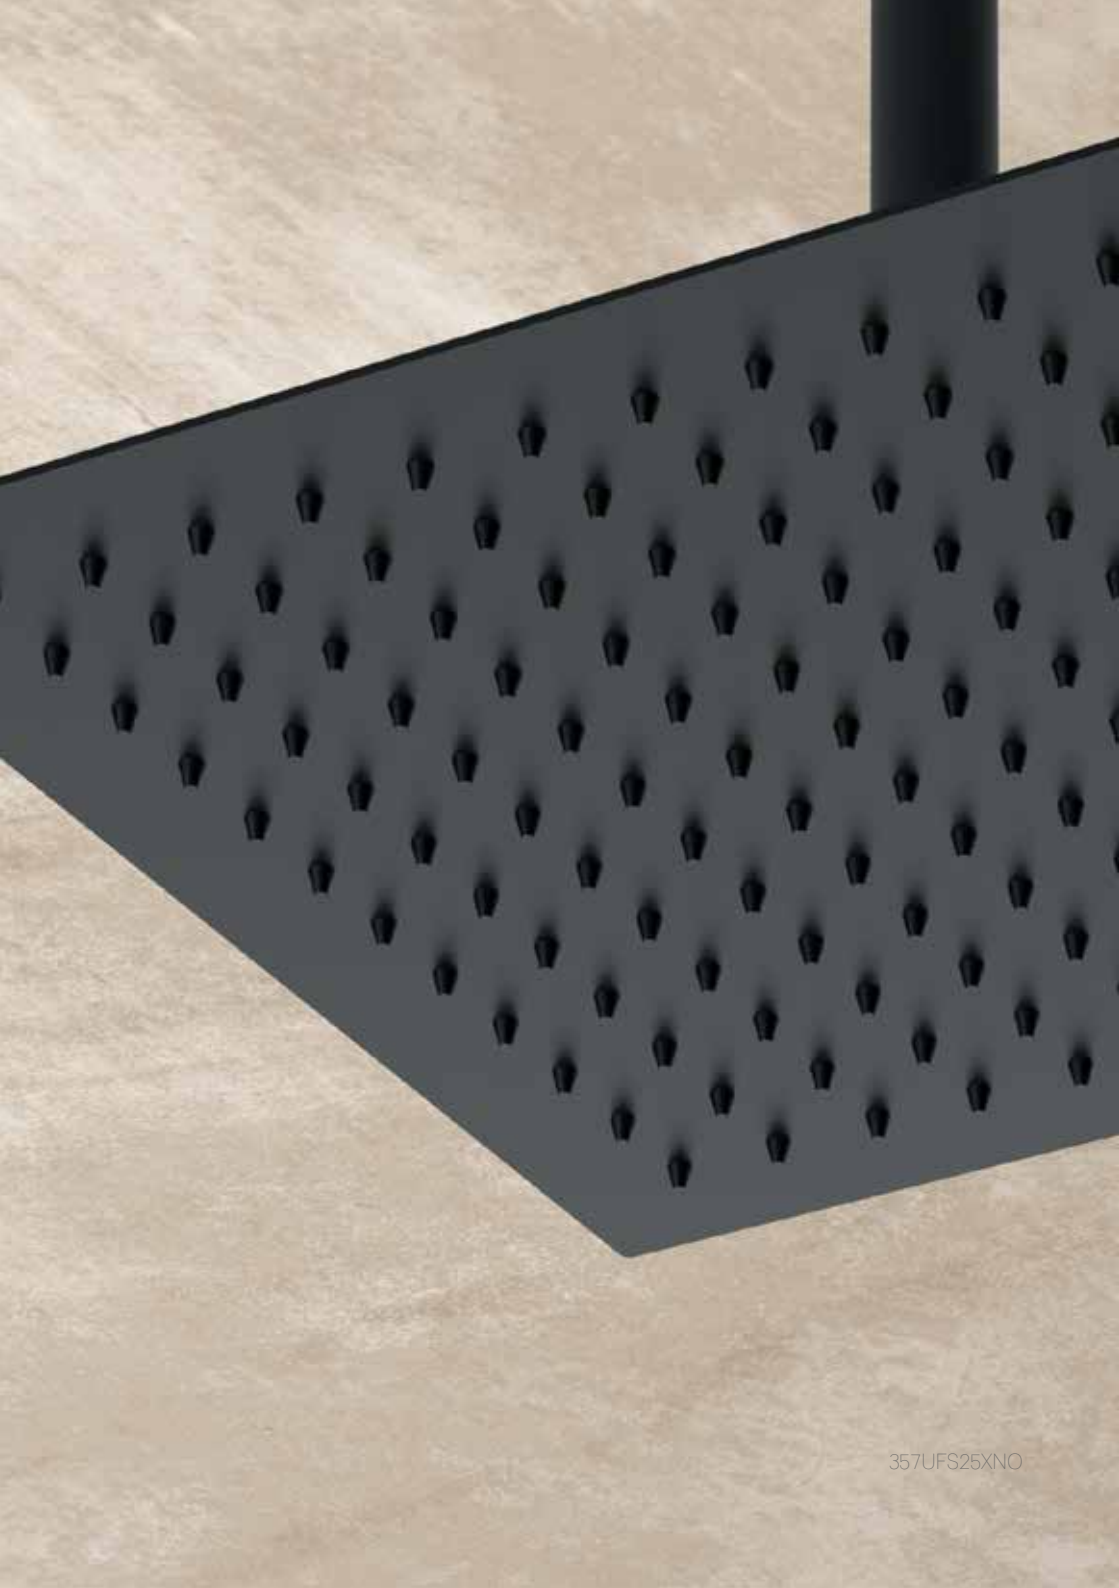

357UFS25XNO